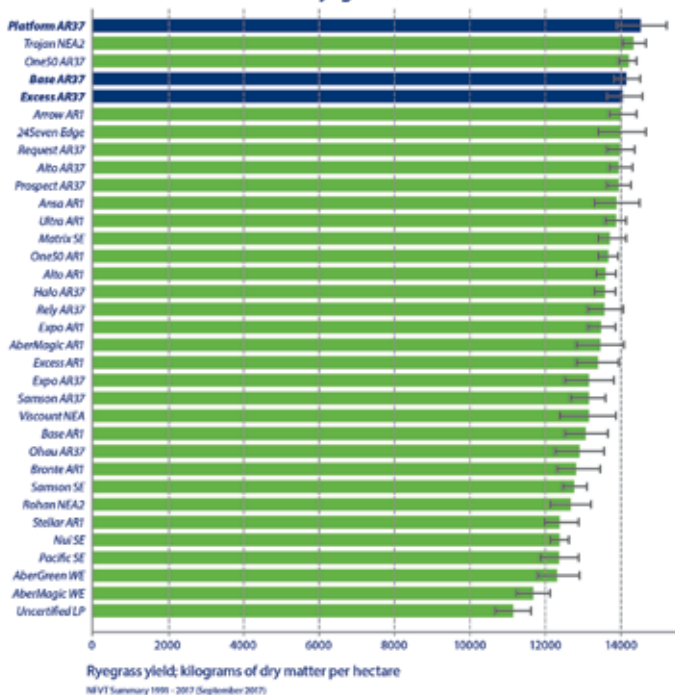

To complement strong perennial ryegrass genetics PGG Wrightson Seeds offers AR1 and AR37 endophytes, providing protection from key New Zealand pasture pests.

If the later heading date and tetraploid characteristics of Base don't provide the right farm system fit, diploid variety Excess is another great option worth considering. Compared to Base (+22 days), Excess offers a much earlier heading date (+7 days). This earlier heading data means Excess offers an earlier 'spring flush' in the six weeks prior to heading, while later heading varieties such as Base provide leafy, high quality feed later in spring. With the recent popularity of later heading ryegrass cultivars, Excess provides early feed to balance large areas of later heading varieties now planted on many farms. Excess AR37 also offers exceptional dry matter production and has been awarded a five star FVI status in all NZ regions.

Sitting between Excess and Base with a heading data of +12 days is PGG Wrightson Seed's latest top performing variety Platform. Platform AR37 has performed strongly in NFVT trials and has jumped straight to the top of this year's national summary. As a result of this strong performance,

All New Zealand Trials - Perennial Ryegrass Total Yield